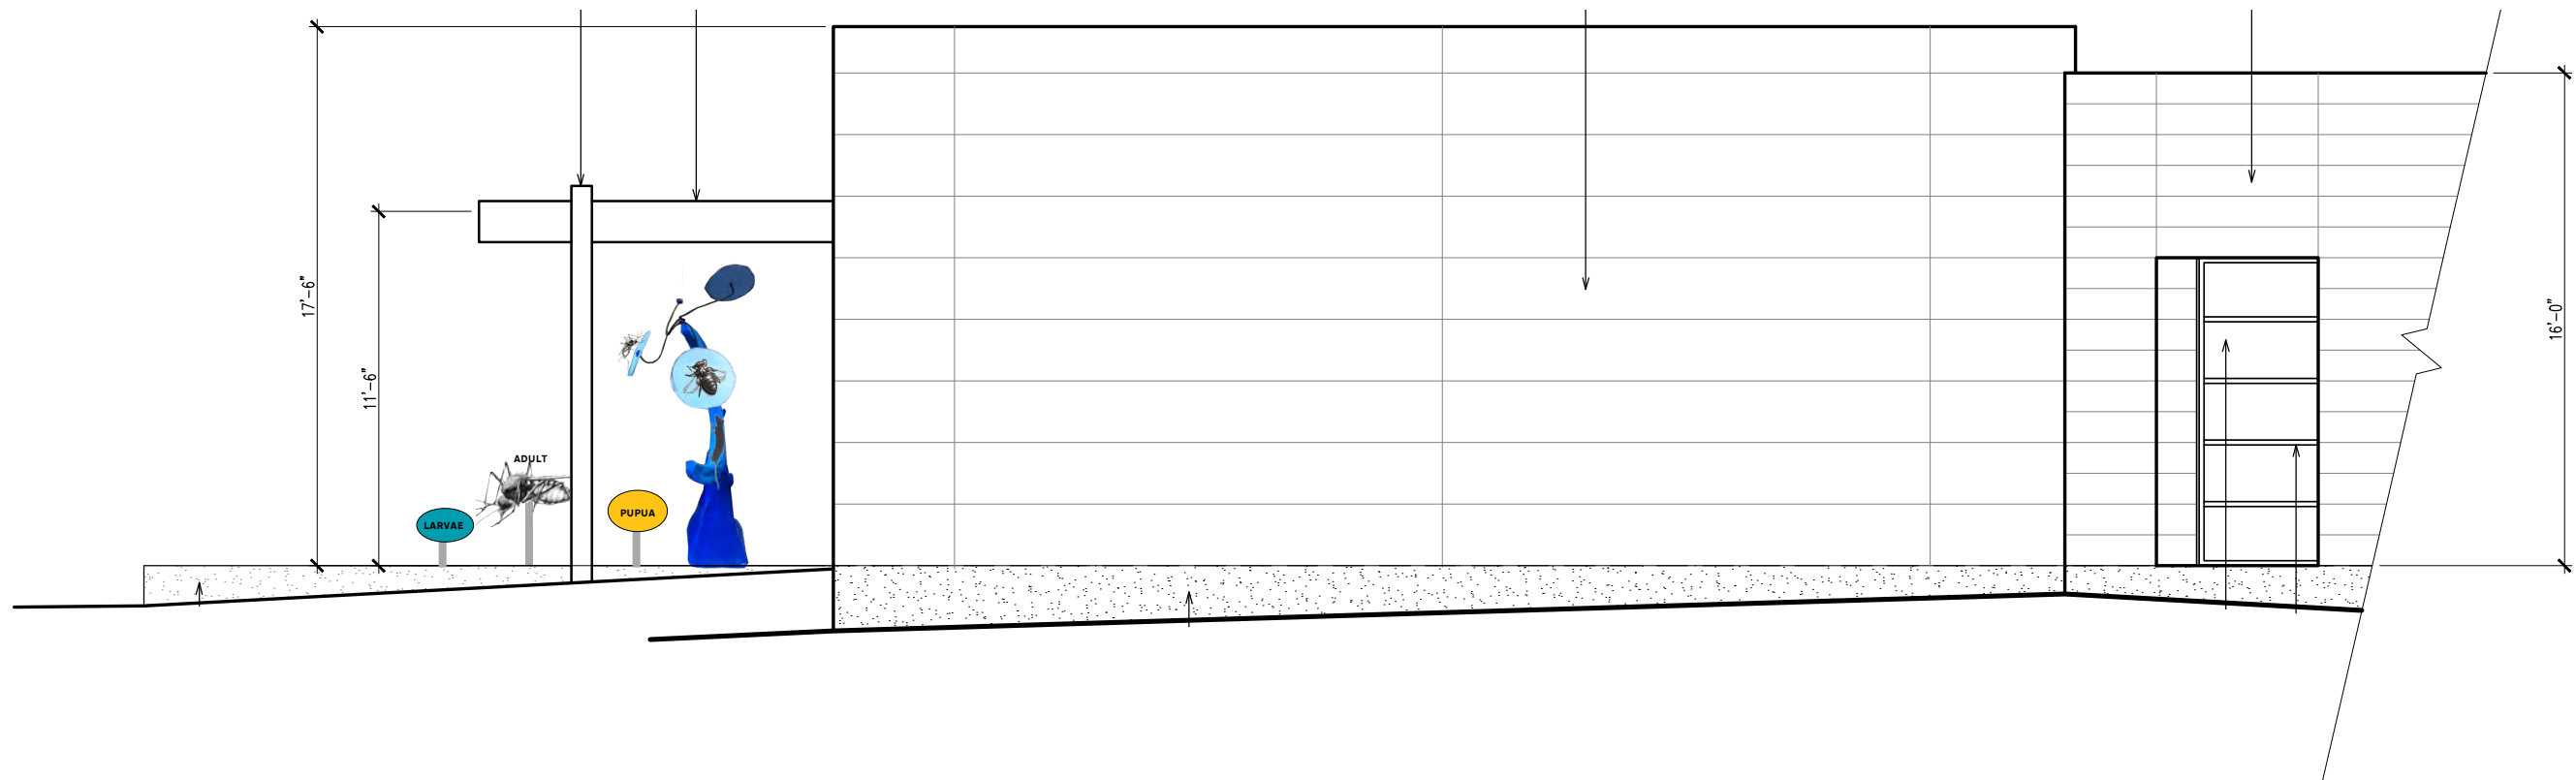

NORTHWEST MOSQUITO AND VECTOR CONTROL DISTRICT

PUBLIC ART PROJECT
September 2013

NORTHEAST ELEVATION

SCALE: 1/4" = 1'-0"

NORTHWEST ELEVATION

SCALE: 1/4" = 1'-0"

**METAL
SCULPTURE**

WATER FEATURE

MOSQUITO LIFE SPAN SCULPTURES
CERAMIC TILE FLOOR

BASIC COLOR PALLET
AREA UNDER
MOSQUITO SCULPTURES
WILL BE WHITE

CUSTOM CERAMIC TILES

**LOBBY
GLASS**

6' x 8' x 3/8" CONTOURED ETCHED GLASS WITH COLOR SHADING