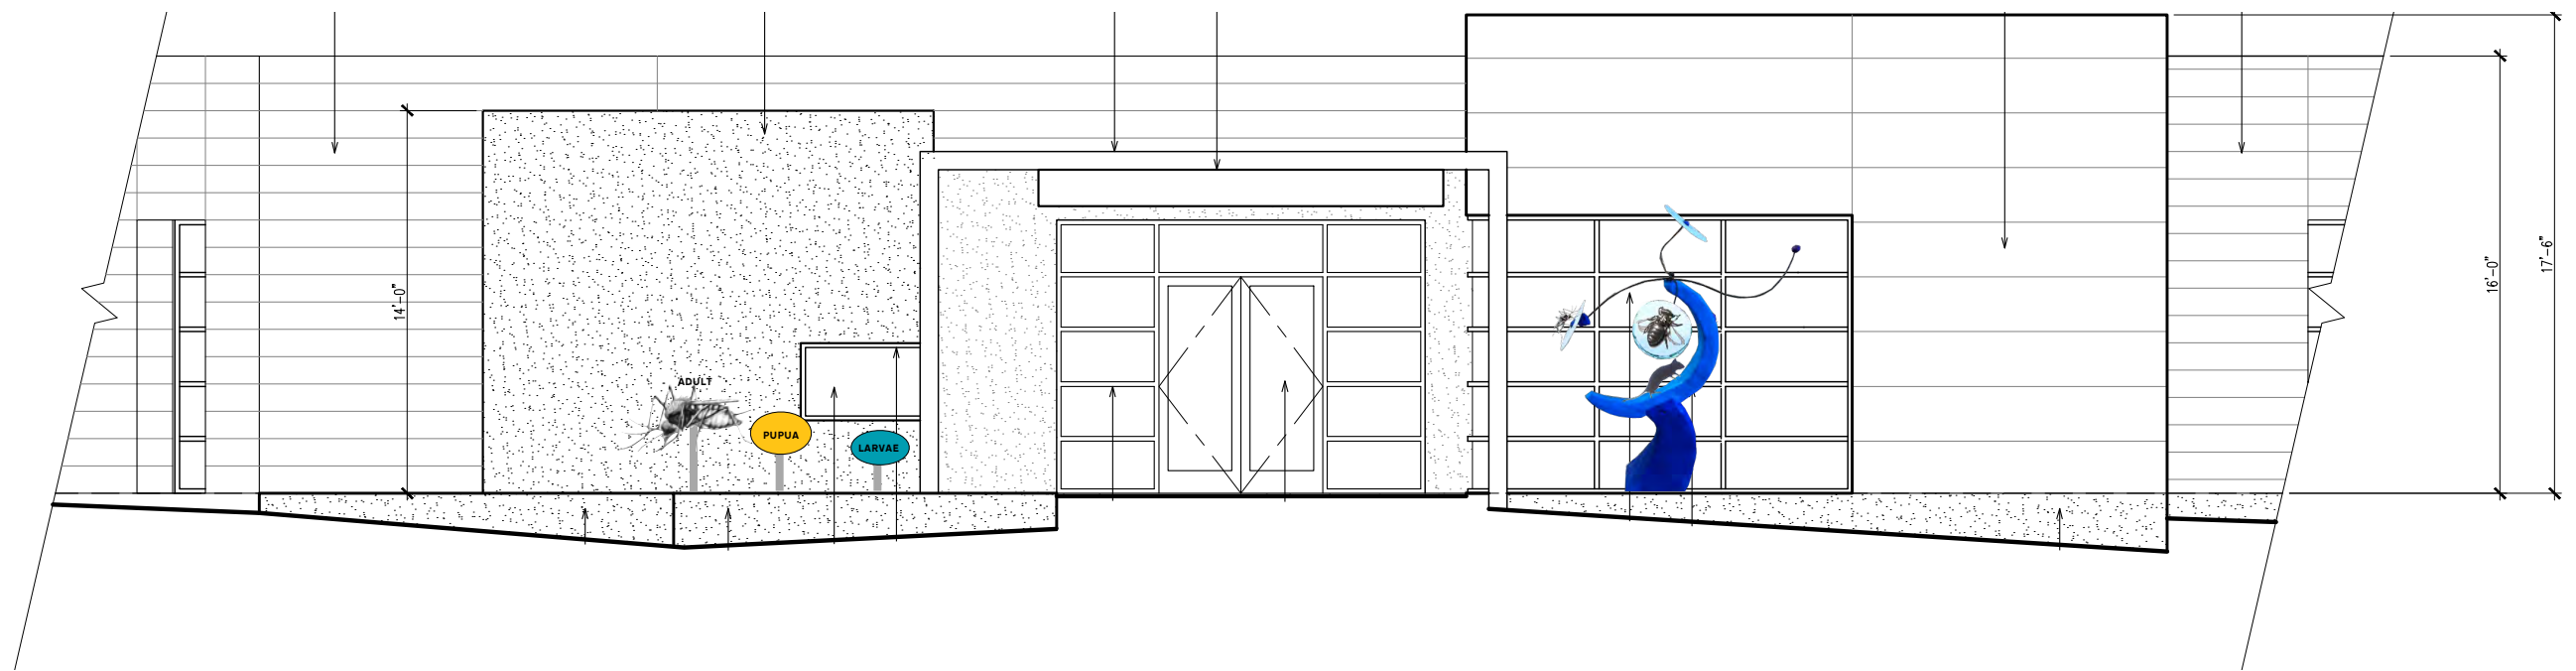

NORTHWEST MOSQUITO AND VECTOR CONTROL DISTRICT

PUBLIC ART PROJECT
September 2013

NORTHEAST ELEVATION

SCALE: 1/4" = 1'-0"

NORTHWEST ELEVATION

SCALE: 1/4" = 1'-0"

**METAL
SCULPTURE**

WATER FEATURE

MOSQUITO LIFE SPAN SCULPTURES
CERAMIC TILE FLOOR

BASIC COLOR PALLET
AREA UNDER
MOSQUITO SCULPTURES
WILL BE WHITE

CUSTOM CERAMIC TILES

**LOBBY
GLASS**

6' x 8' x 3/8" CONTOURED ETCHED GLASS WITH COLOR SHADING