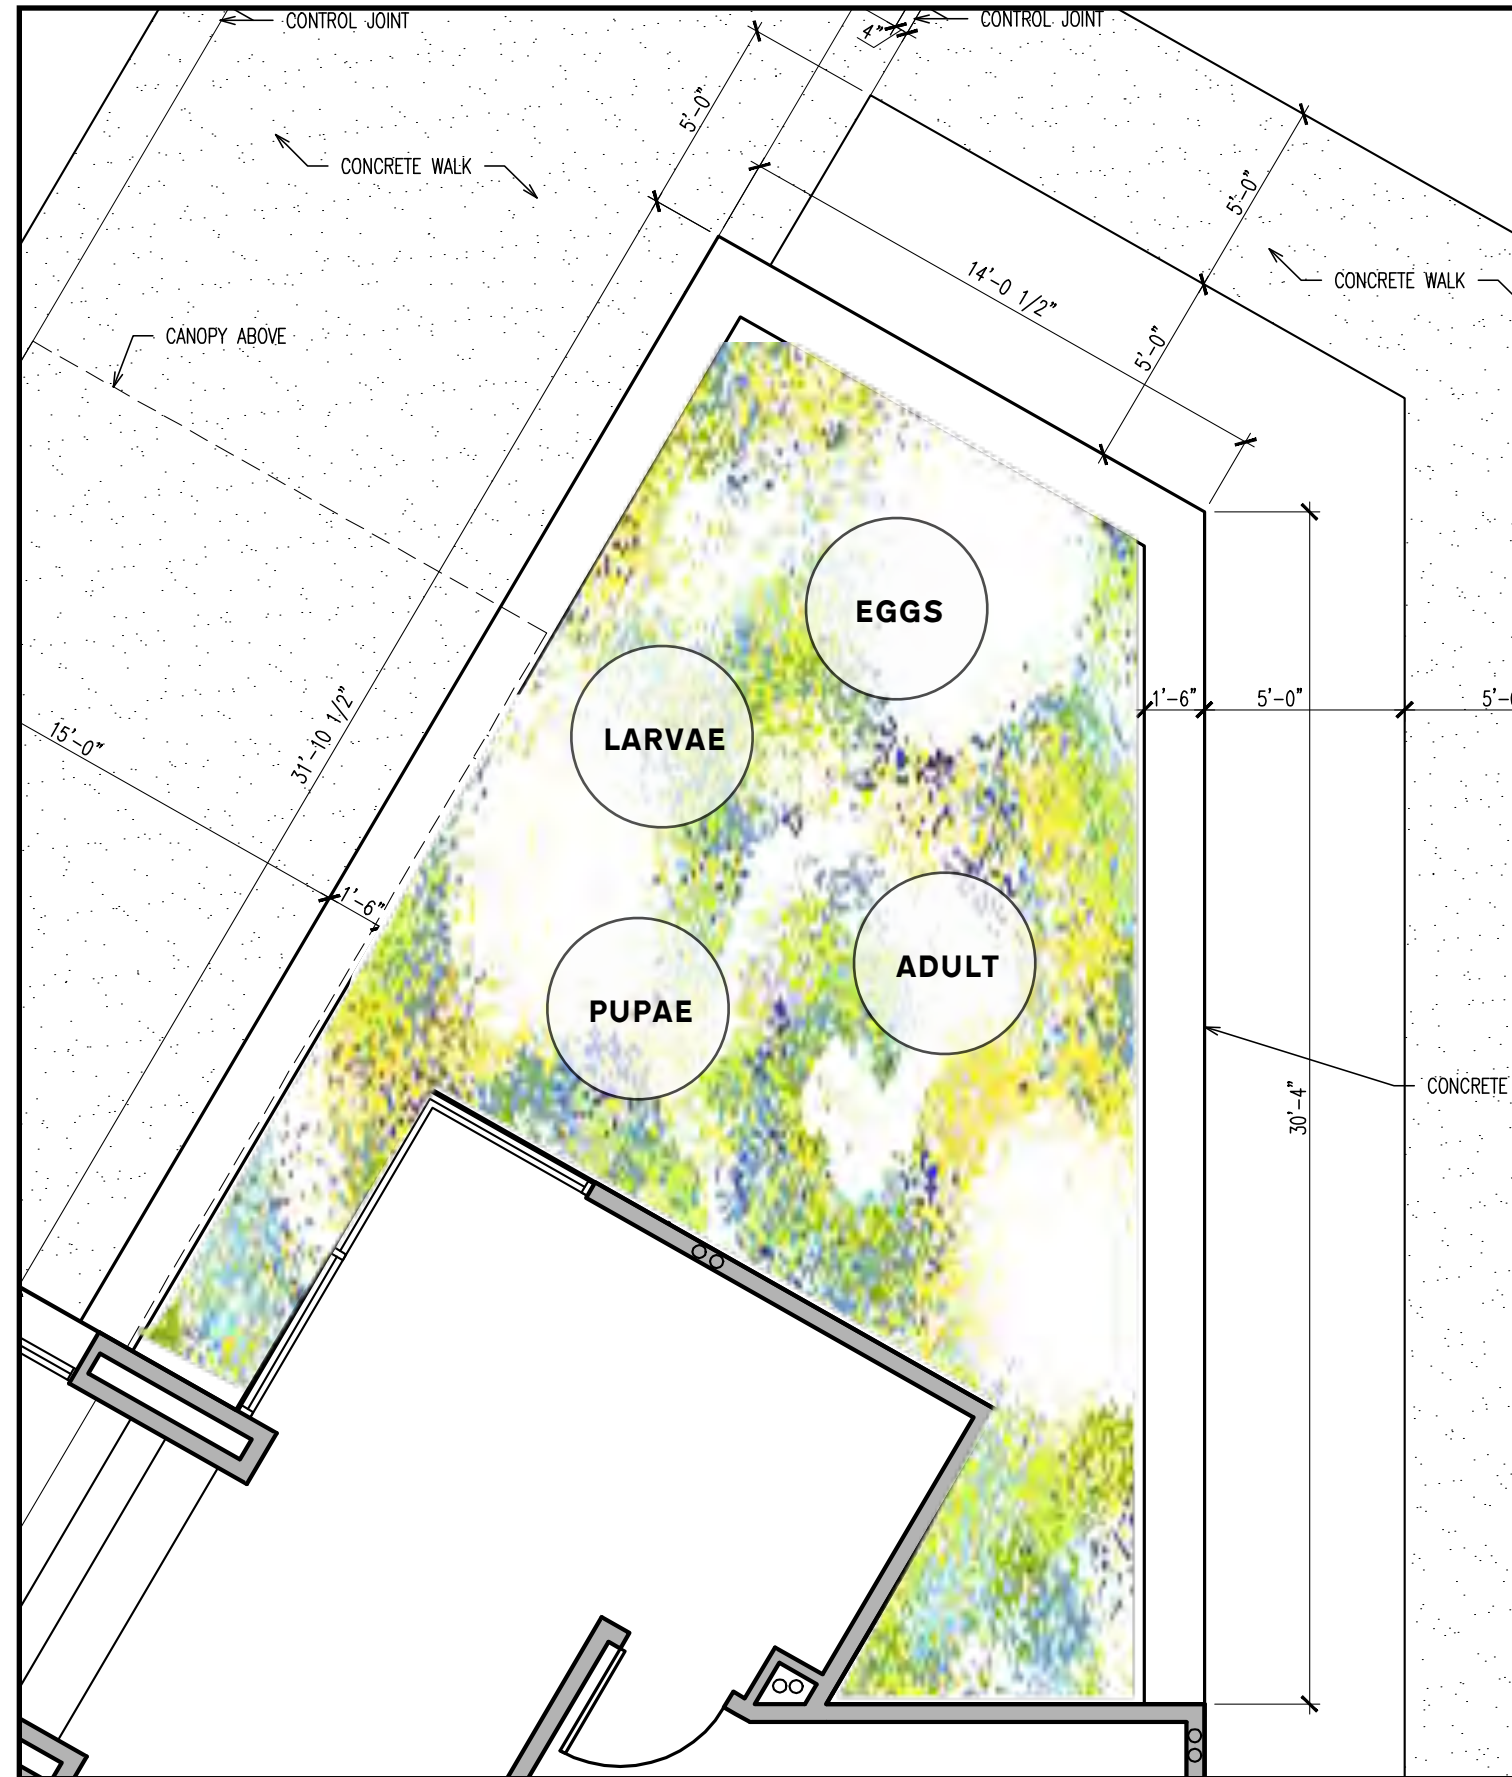

NORTHWEST MOSQUITO AND VECTOR CONTROL DISTRICT

PUBLIC ART PROJECT
September 2013

NORTHEAST ELEVATION

SCALE: 1/4" = 1'-0"

NORTHWEST ELEVATION

SCALE: 1/4" = 1'-0"

**METAL
SCULPTURE**

WATER FEATURE

MOSQUITO LIFE SPAN SCULPTURES
CERAMIC TILE FLOOR

BASIC COLOR PALLET
AREA UNDER
MOSQUITO SCULPTURES
WILL BE WHITE

CUSTOM CERAMIC TILES

**LOBBY
GLASS**

6' x 8' x 3/8" CONTOURED ETCHED GLASS WITH COLOR SHADING